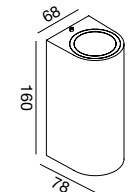

540 0,0012

LIGHT SOURCE	FINISHED	CODE	BULBS
GU10 max 2 x 35W 220-240Vac Lampadine non incluse Bulbs not included Biemissione Double Emission 	 Bianco opaco Matt White	GES903	2 x GU10
	 Grigio antracite Gray graphite	GES904	2 x GU10
	 Ruggine Rusty	GES905	2 x GU10